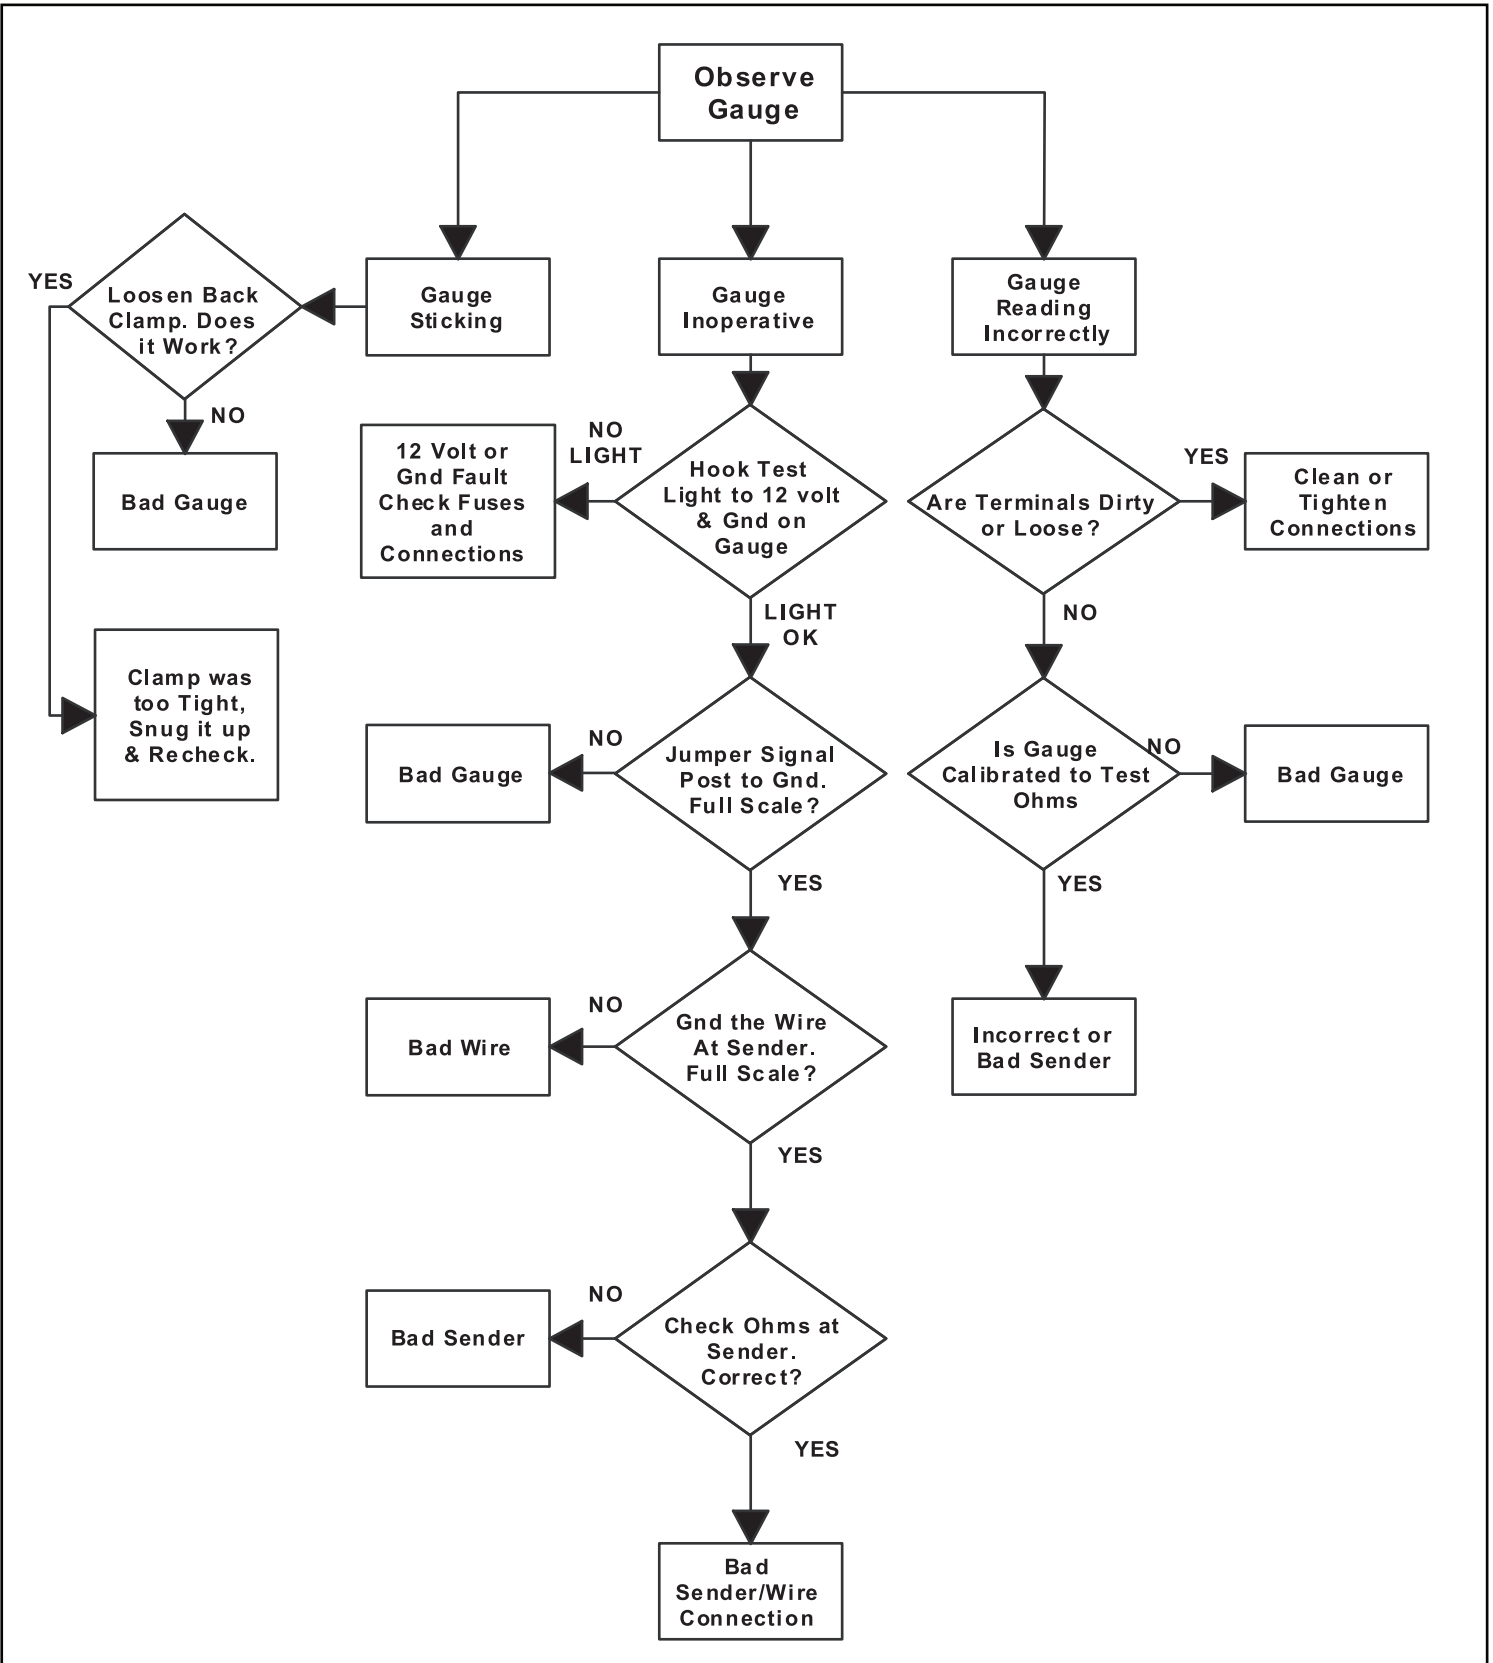

**Diagram**

For technical assistance, contact Faria Beede Instruments - Technical Service between 8:30 AM and 5:30 PM Eastern time weekdays at (860) 848-9271 or (800) 473-2742.